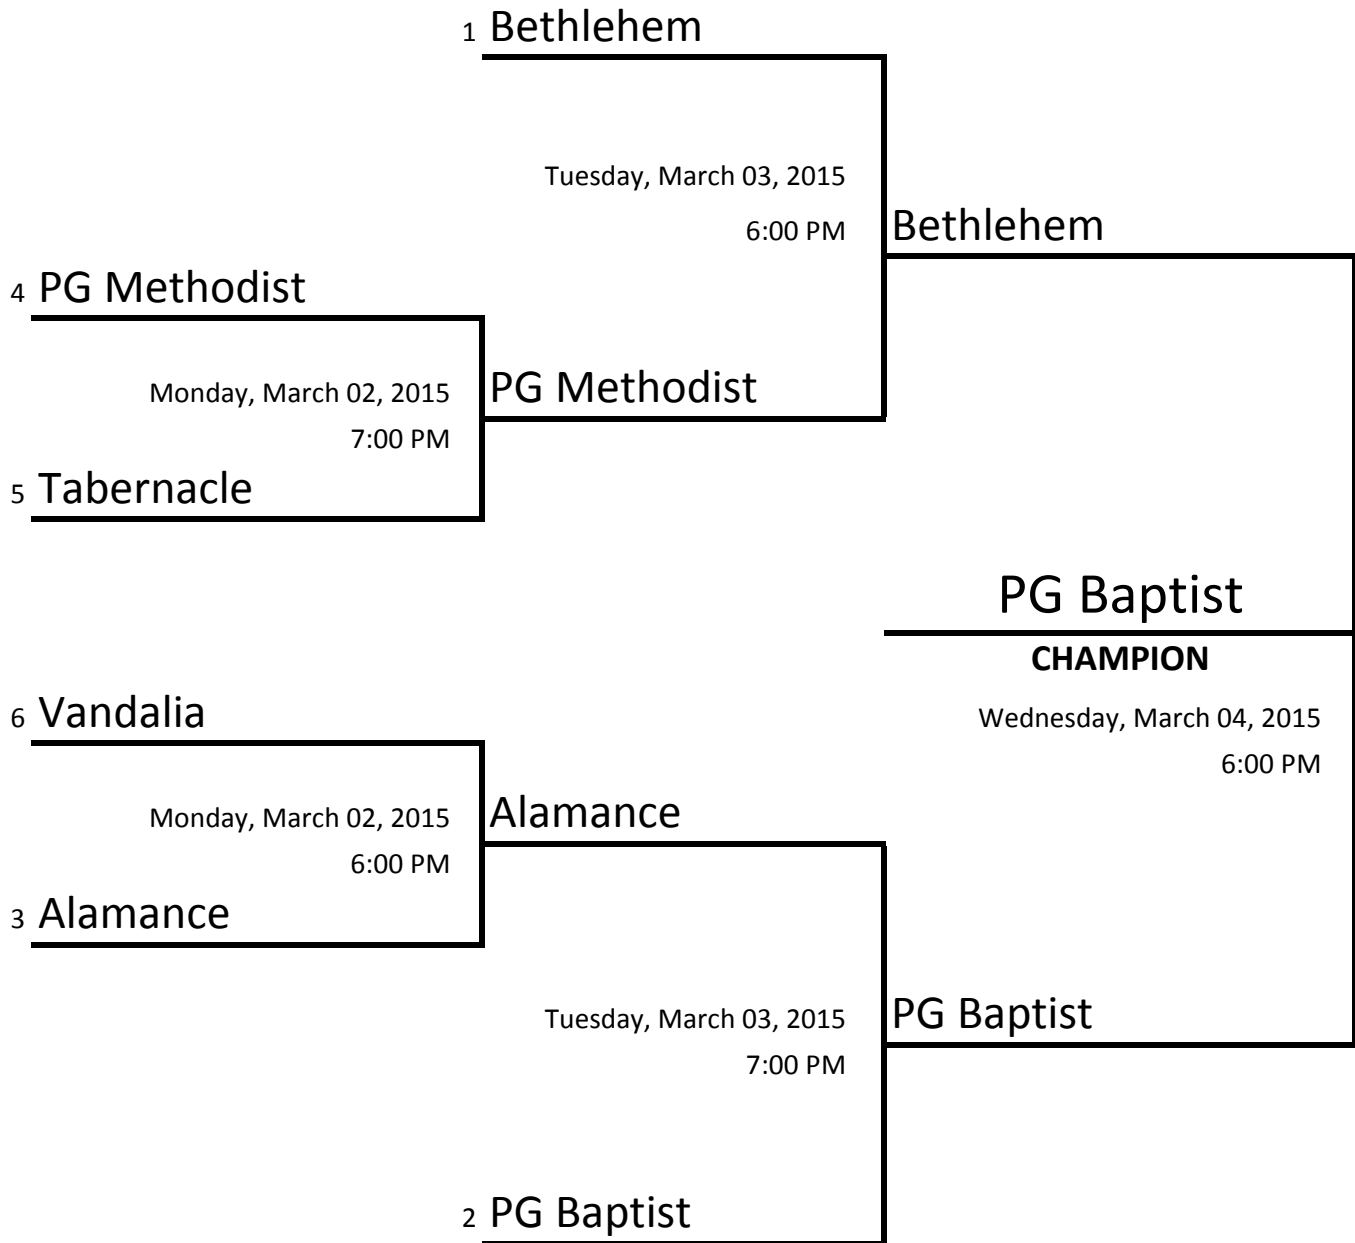

Saturday, February 28, 2015

6:30 PM

3 Tabernacle

Saturday, February 21, 2015  
12:00 PM

Tabernacle

2 Bethlehem

Note: Schedule subject to change based on weather  
Admission \$2, Seniors \$1

# 2015 Tournament - Junior Boys

At Southeast Guilford High School

Note: Schedule subject to change based on weather  
Admission \$2, Seniors \$1