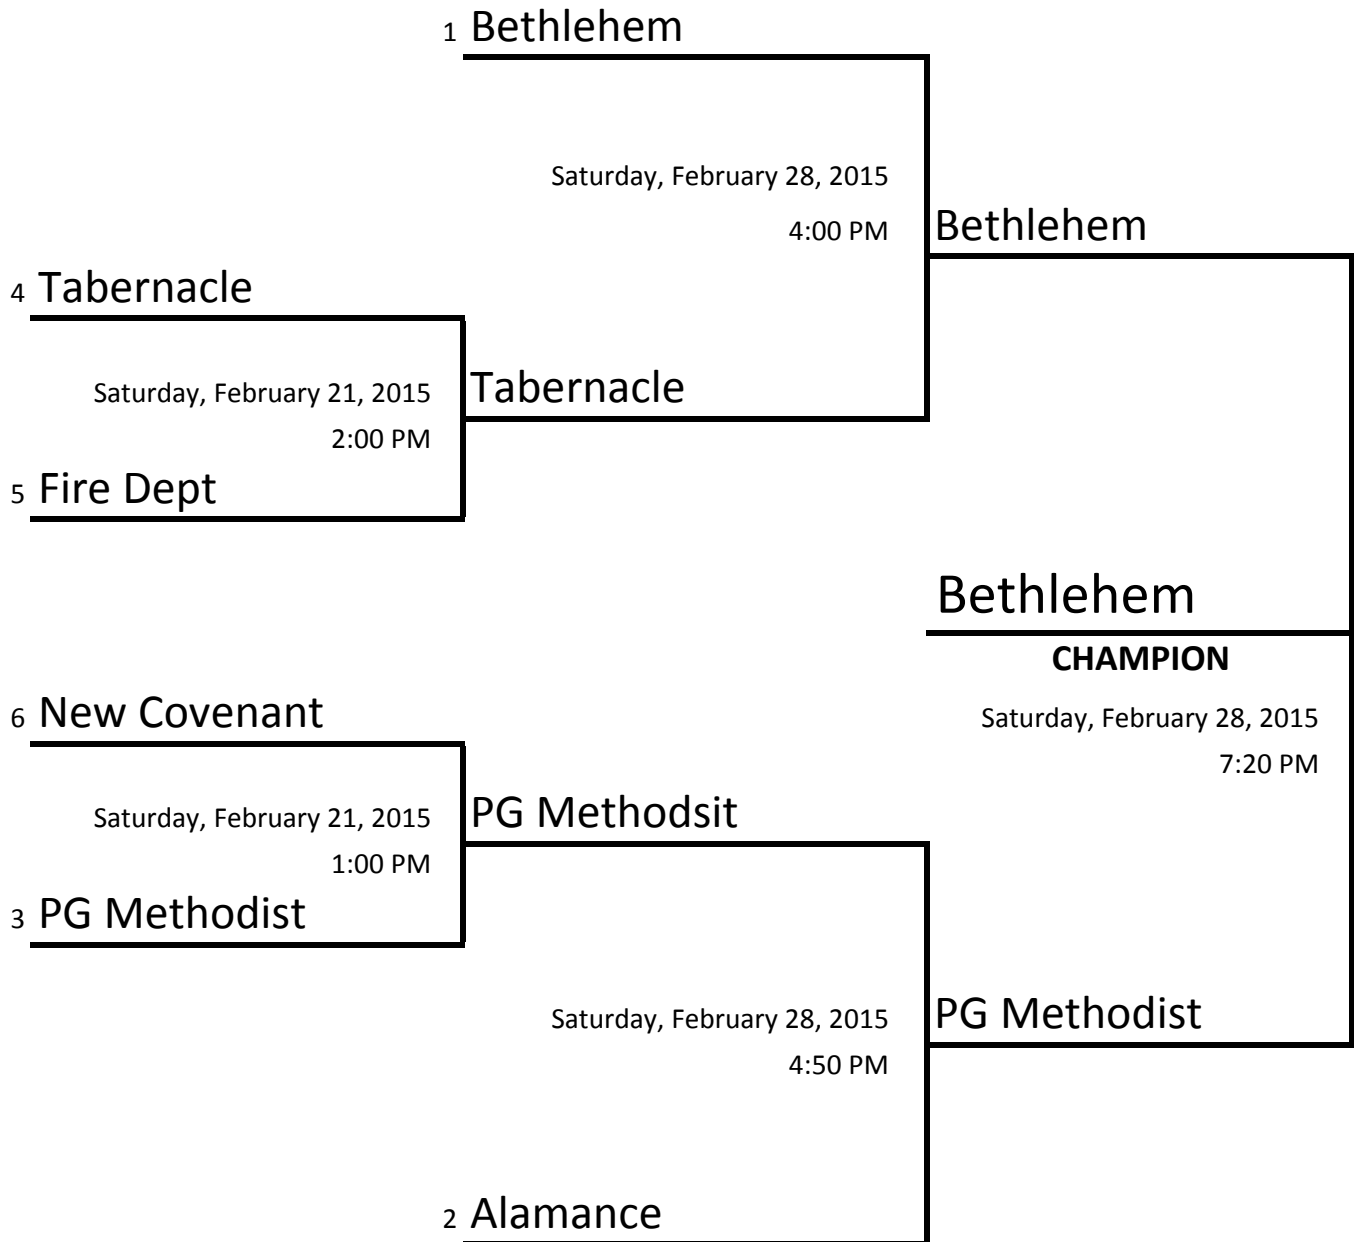

# 2015 Tournament - Mites

At Southeast Guilford High School

1 Hornets

Saturday, February 21, 2015  
3:00 PM

Hornets

4 Spurs

Hornets

**CHAMPION**

# 2015 Tournament - Pee Wee Boys

At Southeast Guilford High School

Note: Schedule subject to change based on weather  
Admission \$2, Seniors \$1