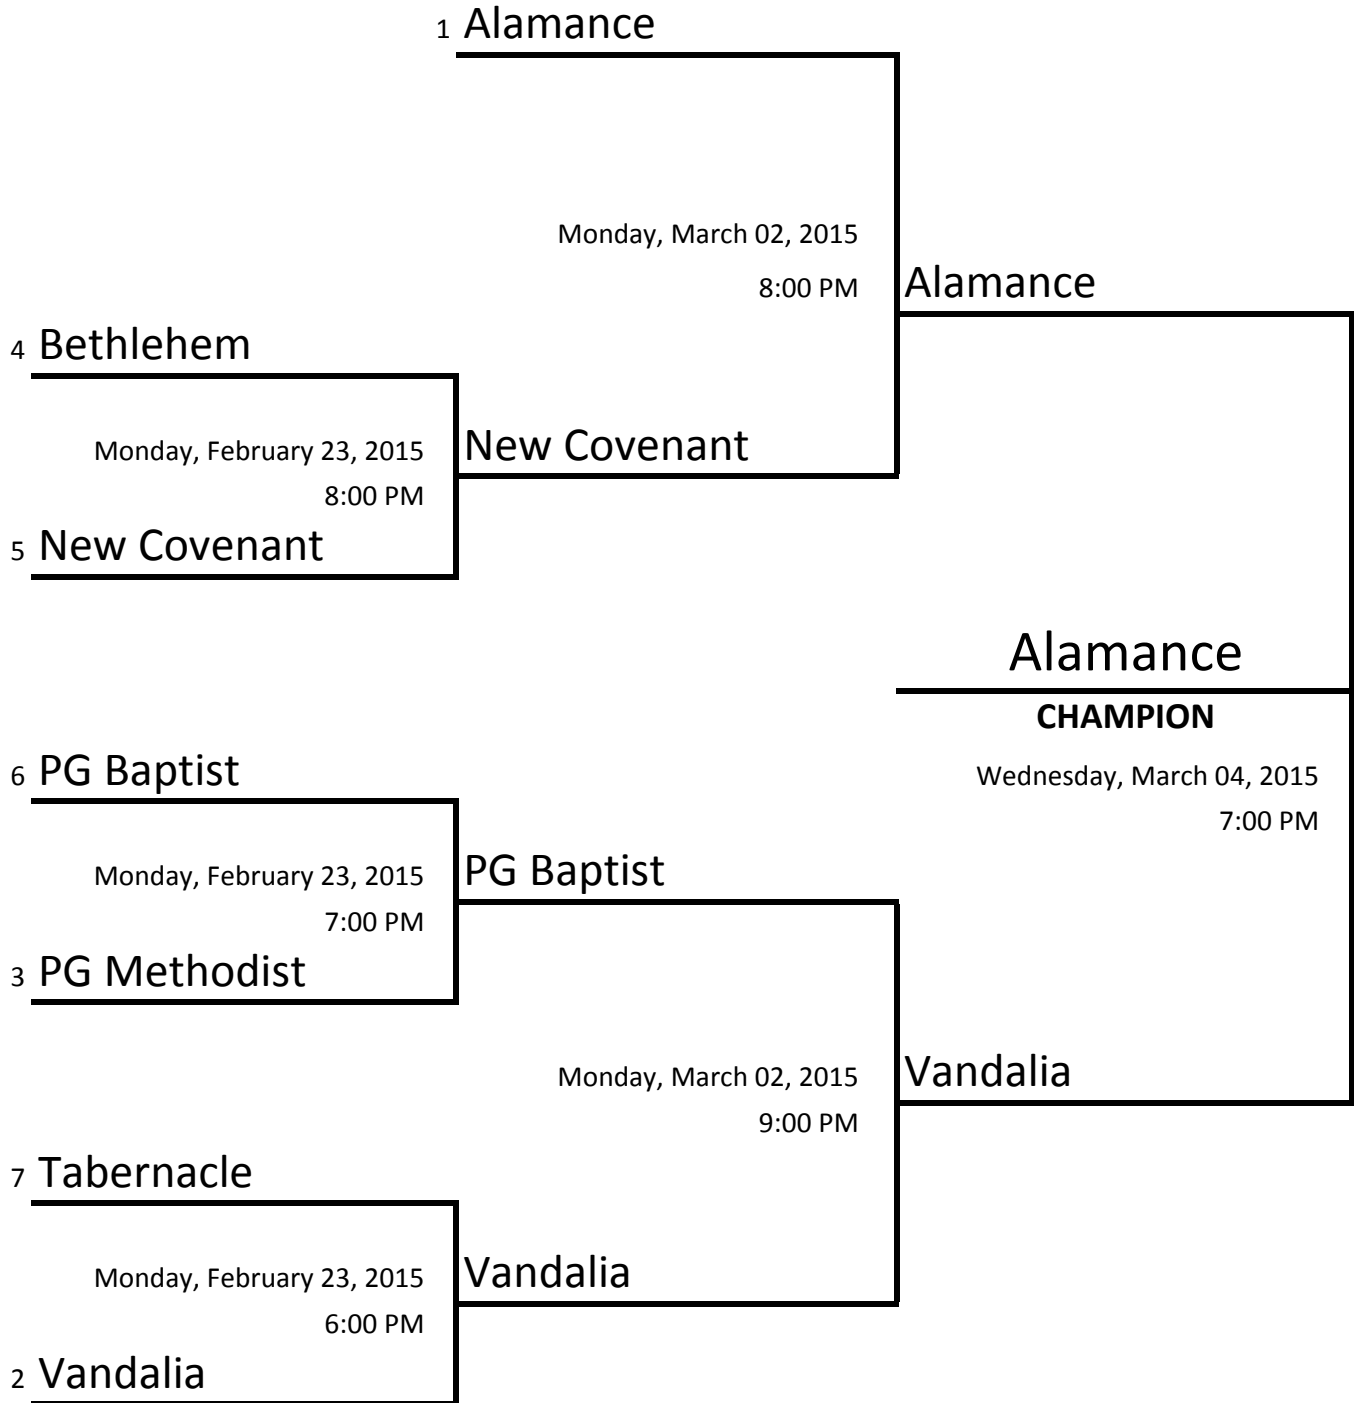

2015 Tournament - Senior Boys

At Southeast Guilford High School

Note: Schedule subject to change based on weather
Admission $2, Seniors $1