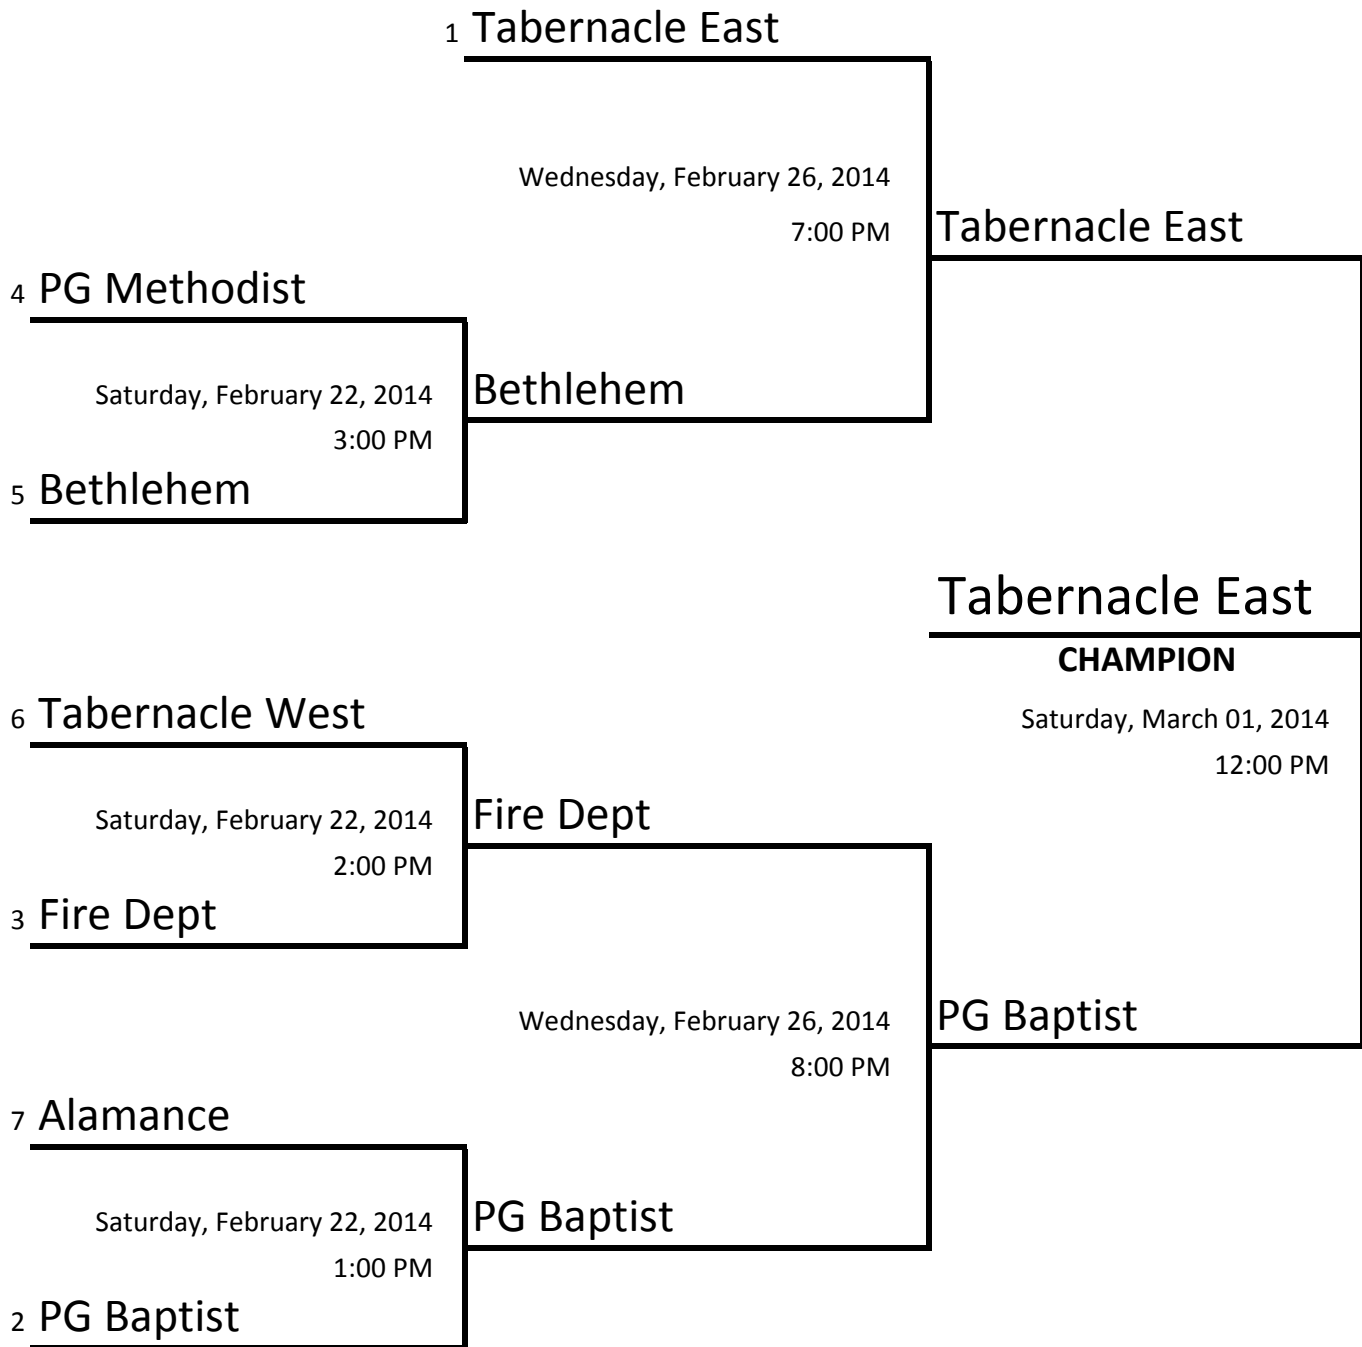

2014 Tournament - Mites

At Southeast Guilford High School

2014 Tournament - Pee Wee Boys

At Southeast Guilford High School

2014 Tournament - Junior Girls

At Southeast Guilford High School

1 Tabernacle

Saturday, February 22, 2014
11:00 AM

PG Baptist

4 PG Baptist

PG Baptist

CHAMPION

Saturday, March 01, 2014

11:00 AM

3 Bethlehem

Saturday, February 22, 2014
12:00 PM

CHAMPION

Saturday, March 01, 2014

1:00 PM

3 Bethlehem

Saturday, February 22, 2014

4:00 PM

Tabernacle

2 Tabernacle