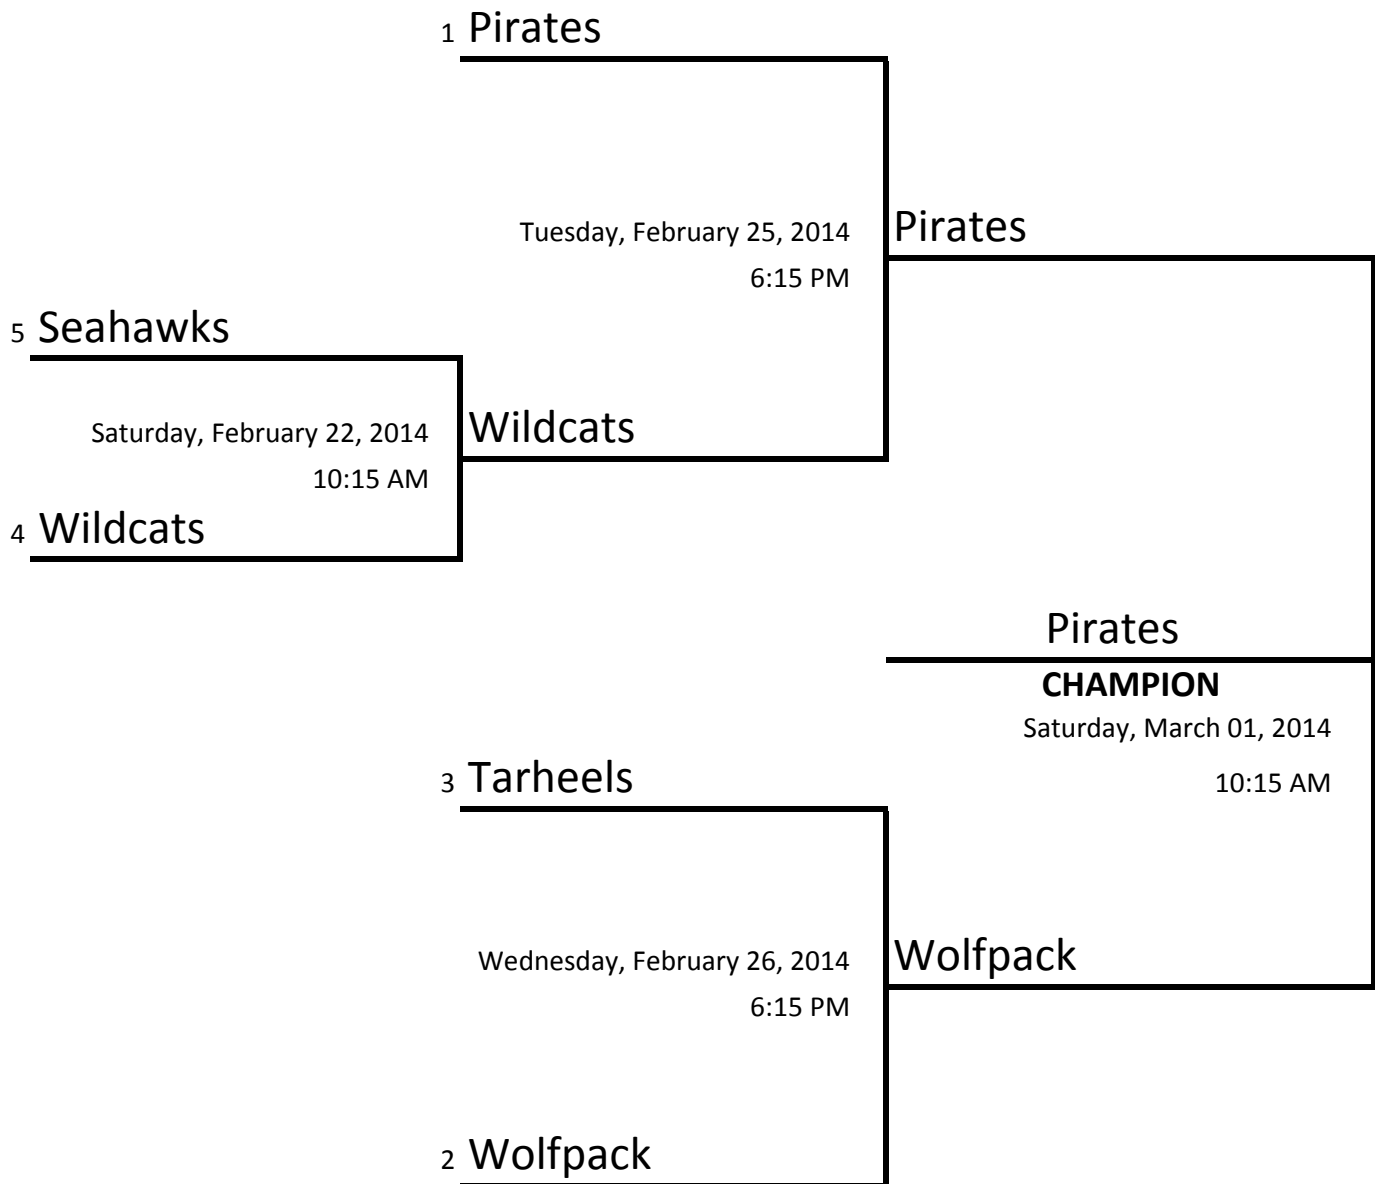

2014 Tournament - Mites

At Southeast Guilford High School

2014 Tournament - Pee Wee Boys

At Southeast Guilford High School

2014 Tournament - Junior Girls

At Southeast Guilford High School

1 Tabernacle

Saturday, February 22, 2014
11:00 AM

PG Baptist

4 PG Baptist

PG Baptist

CHAMPION

Saturday, March 01, 2014

11:00 AM

3 Bethlehem

Saturday, February 22, 2014
12:00 PM

CHAMPION

Saturday, March 01, 2014

1:00 PM

3 Bethlehem

Saturday, February 22, 2014

4:00 PM

Tabernacle

2 Tabernacle

Monday, February 24, 2014
8:00 PM

Tabernacle

3 PG Methodist

Thursday, February 27, 2014
9:00 PM

Vandalia

7 PG Baptist East

Monday, February 24, 2014
7:00 PM

Vandalia