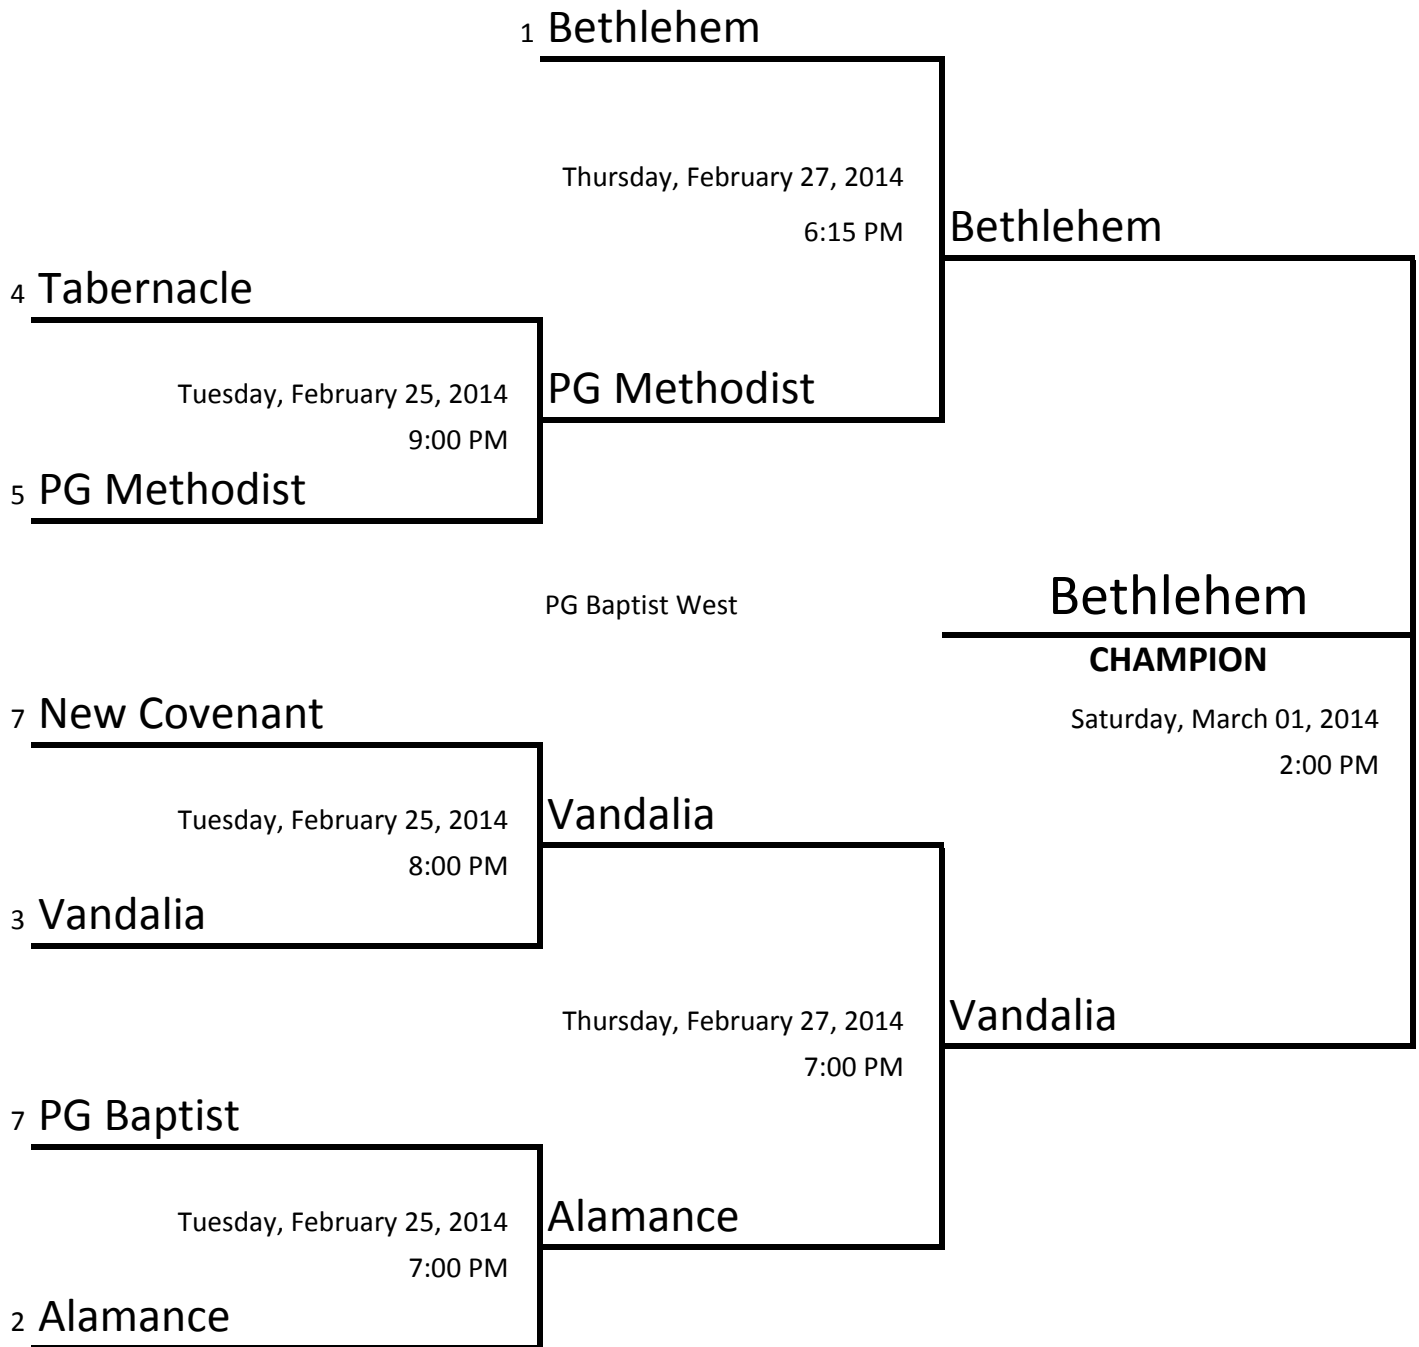

2014 Tournament - Junior Boys

At Southeast Guilford High School