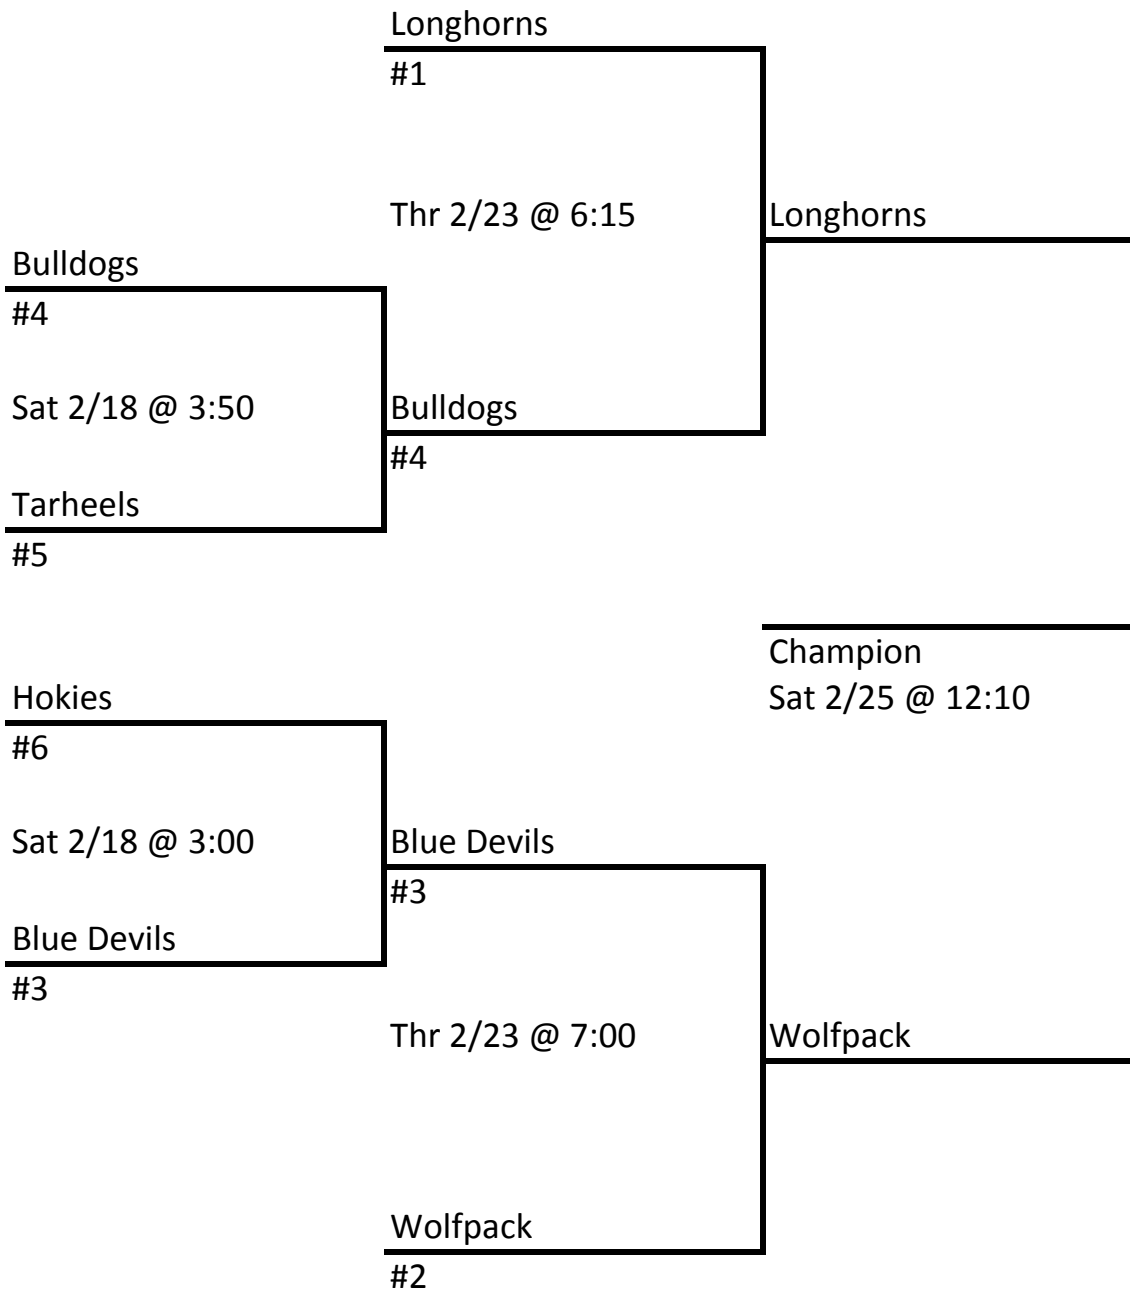

MITES 2012 at SE High