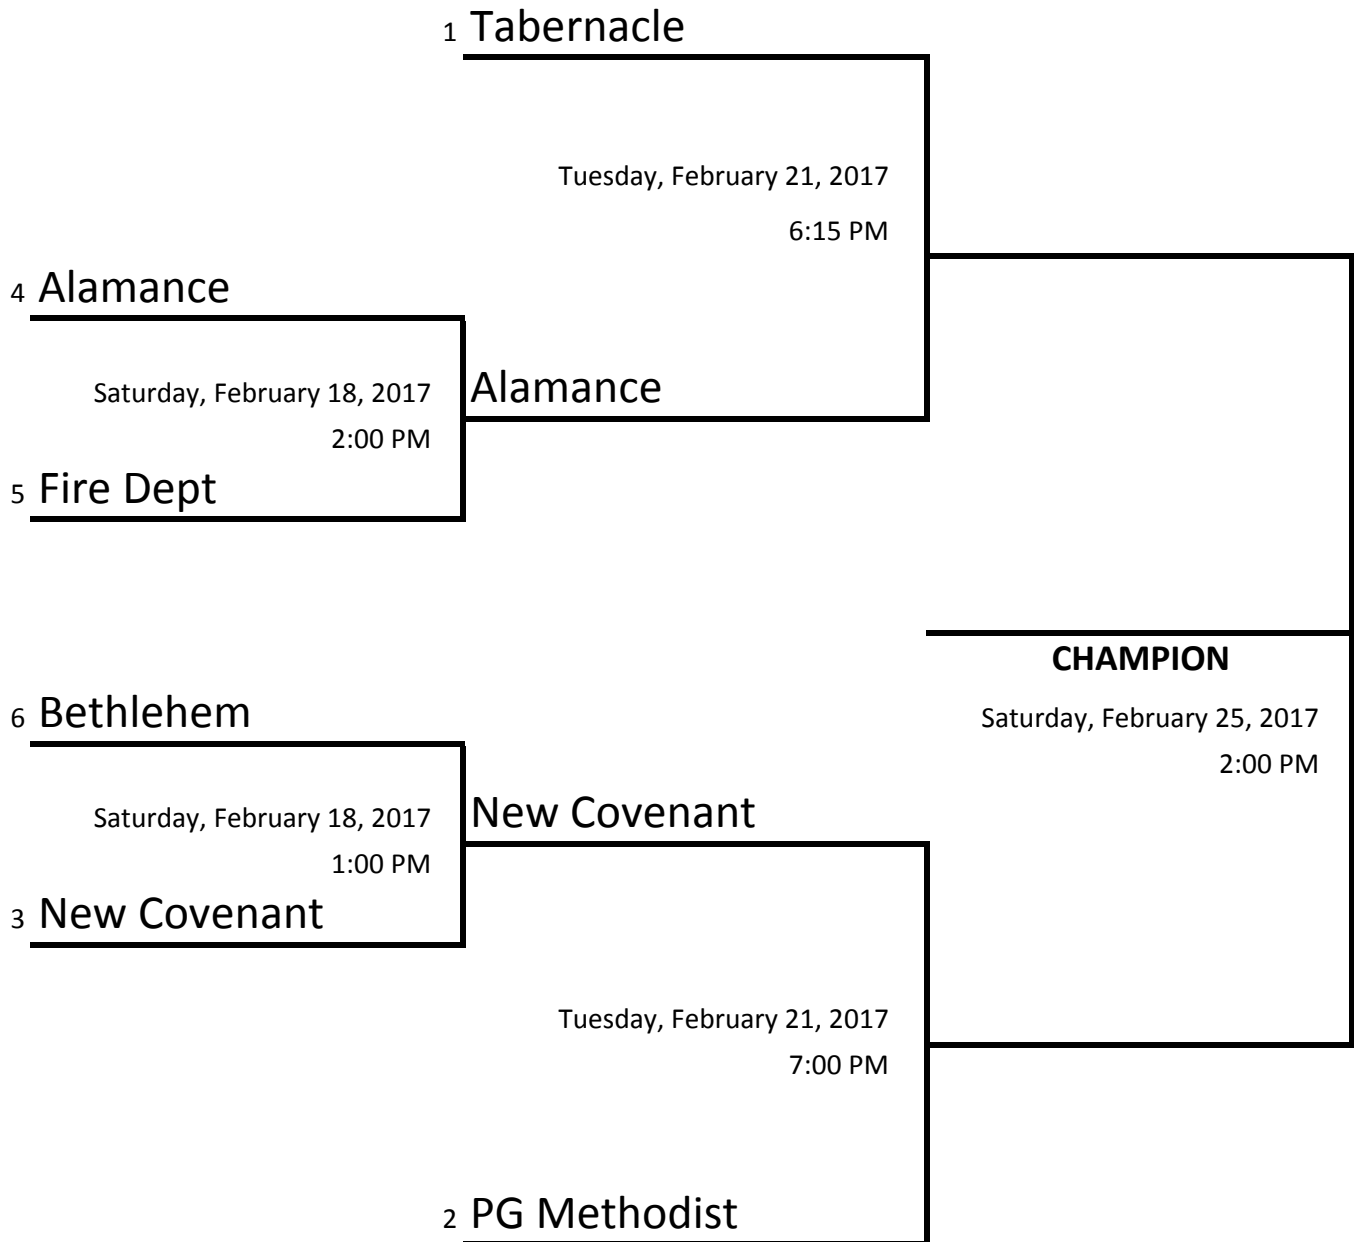

# 2017 Tournament - Mites

At Southeast Guilford High School

1 Tarheels

Saturday, February 18, 2017  
3:00 PM

Tarheels

4 Cowboys

3 Shockers

Saturday, February 18, 2017  
3:45 PM

# 2017 Tournament - Pee Wee Boys

At Southeast Guilford High School

Note: Schedule subject to change based on weather  
Admission \$2, Seniors \$1

# 2017 Tournament - Junior Girls

At Southeast Guilford High School

1 Tabernacle

Saturday, February 18, 2017  
11:00 AM

Tabernacle

4 PGYBA

3 Bethlehem

Saturday, February 18, 2017  
12:00 PM