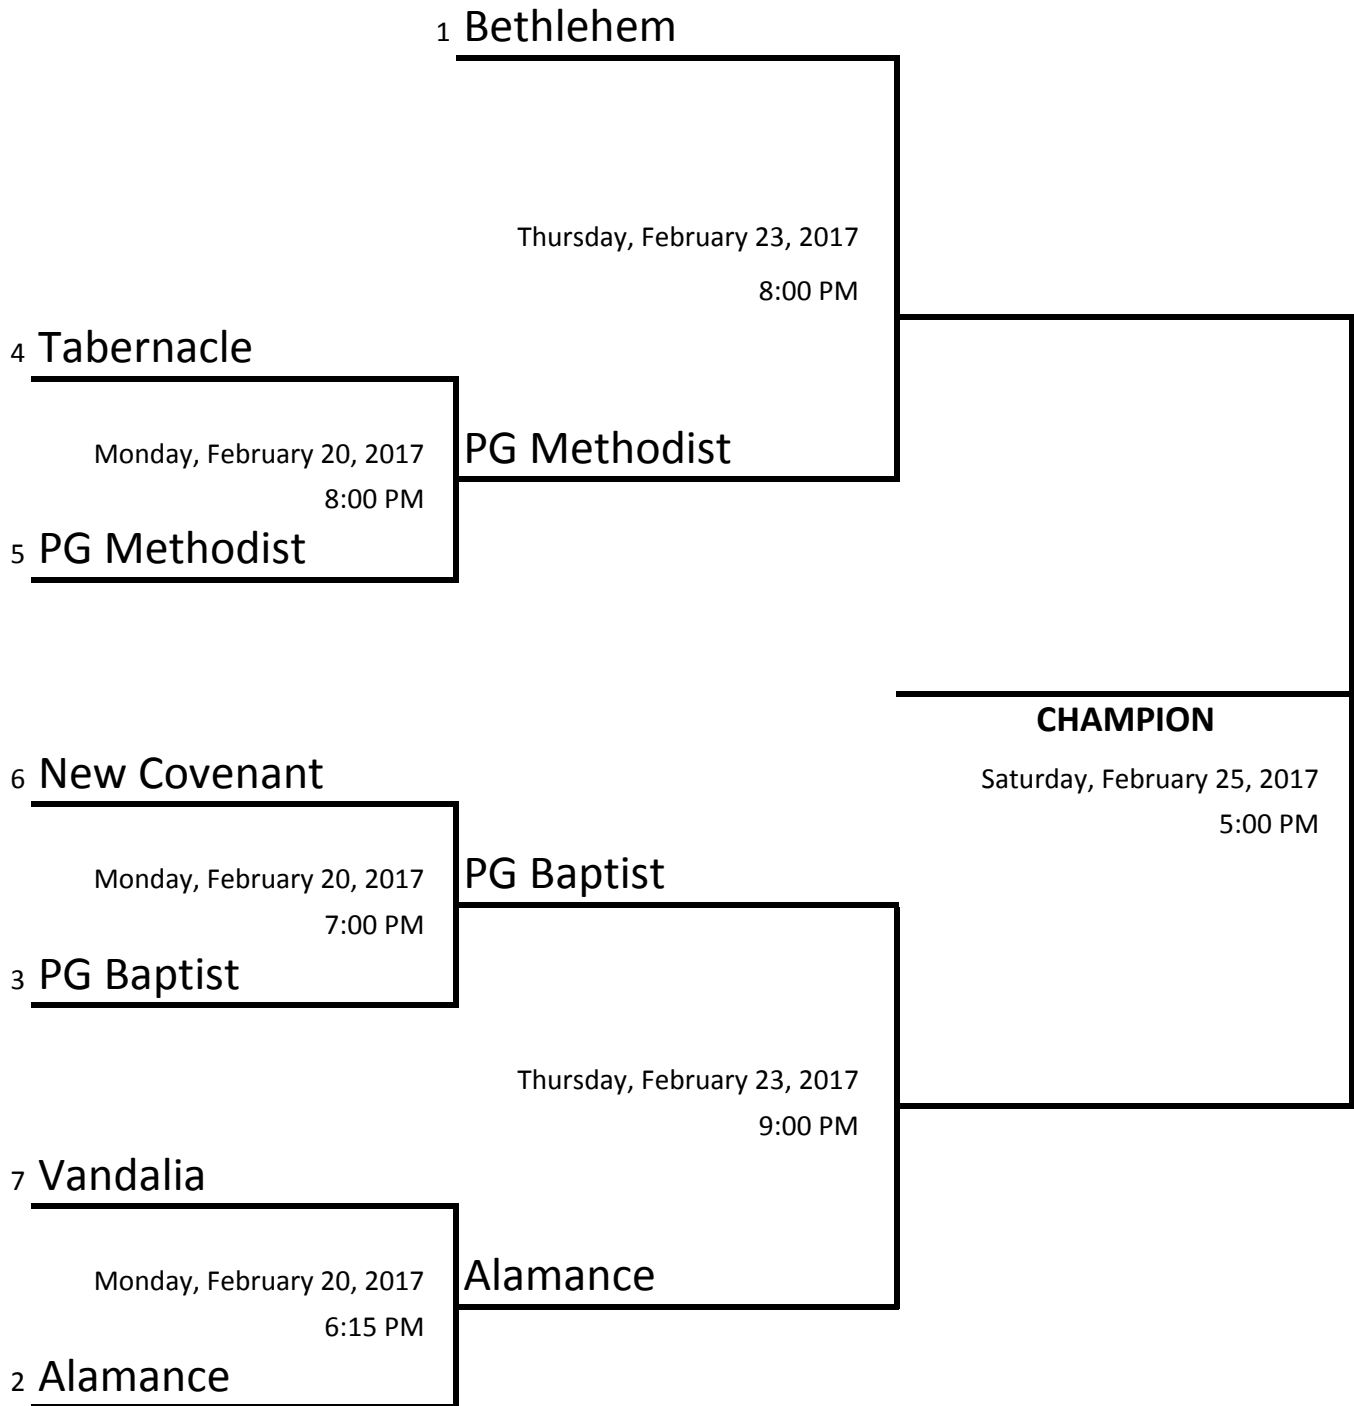

2017 Tournament - Senior Boys

At Southeast Guilford High School

Note: Schedule subject to change based on weather
Admission $2, Seniors $1