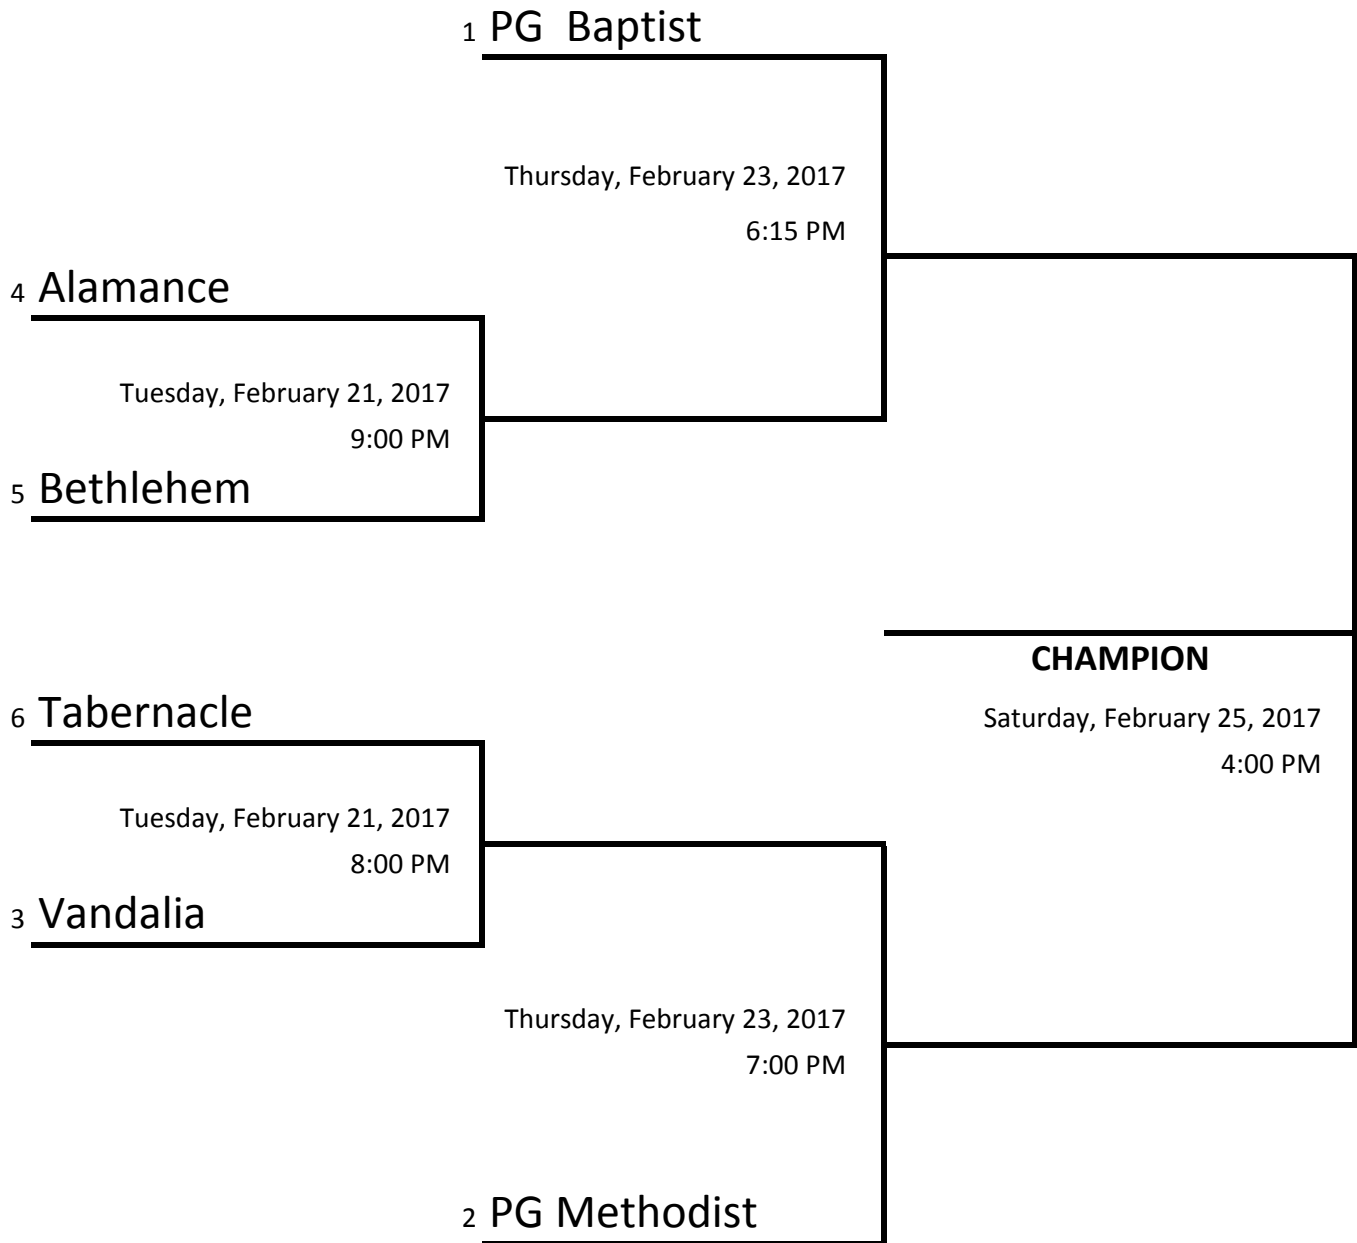

# 2017 Tournament - Junior Girls

At Southeast Guilford High School

1 Tabernacle

Saturday, February 18, 2017  
11:00 AM

Tabernacle

4 PGYBA

3 Bethlehem

Saturday, February 18, 2017  
12:00 PM

PG Methodist

2 PG Methodist

**CHAMPION**

Saturday, February 25, 2017

1:00 PM

Note: Schedule subject to change based on weather  
Admission \$2, Seniors \$1

# 2017 Tournament - Junior Boys

At Southeast Guilford High School

Note: Schedule subject to change based on weather  
Admission \$2, Seniors \$1